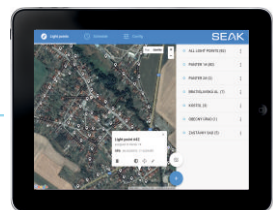

OVERVIEW OF STREET LIGHTING MANAGEMENT SYSTEM

Application StreetLite
For municipality users
(1 cloud app for the whole city)

Application Falcon
For technicians
(configuration and diagnostics)

**Control unit
LUMiMASTER SLC**