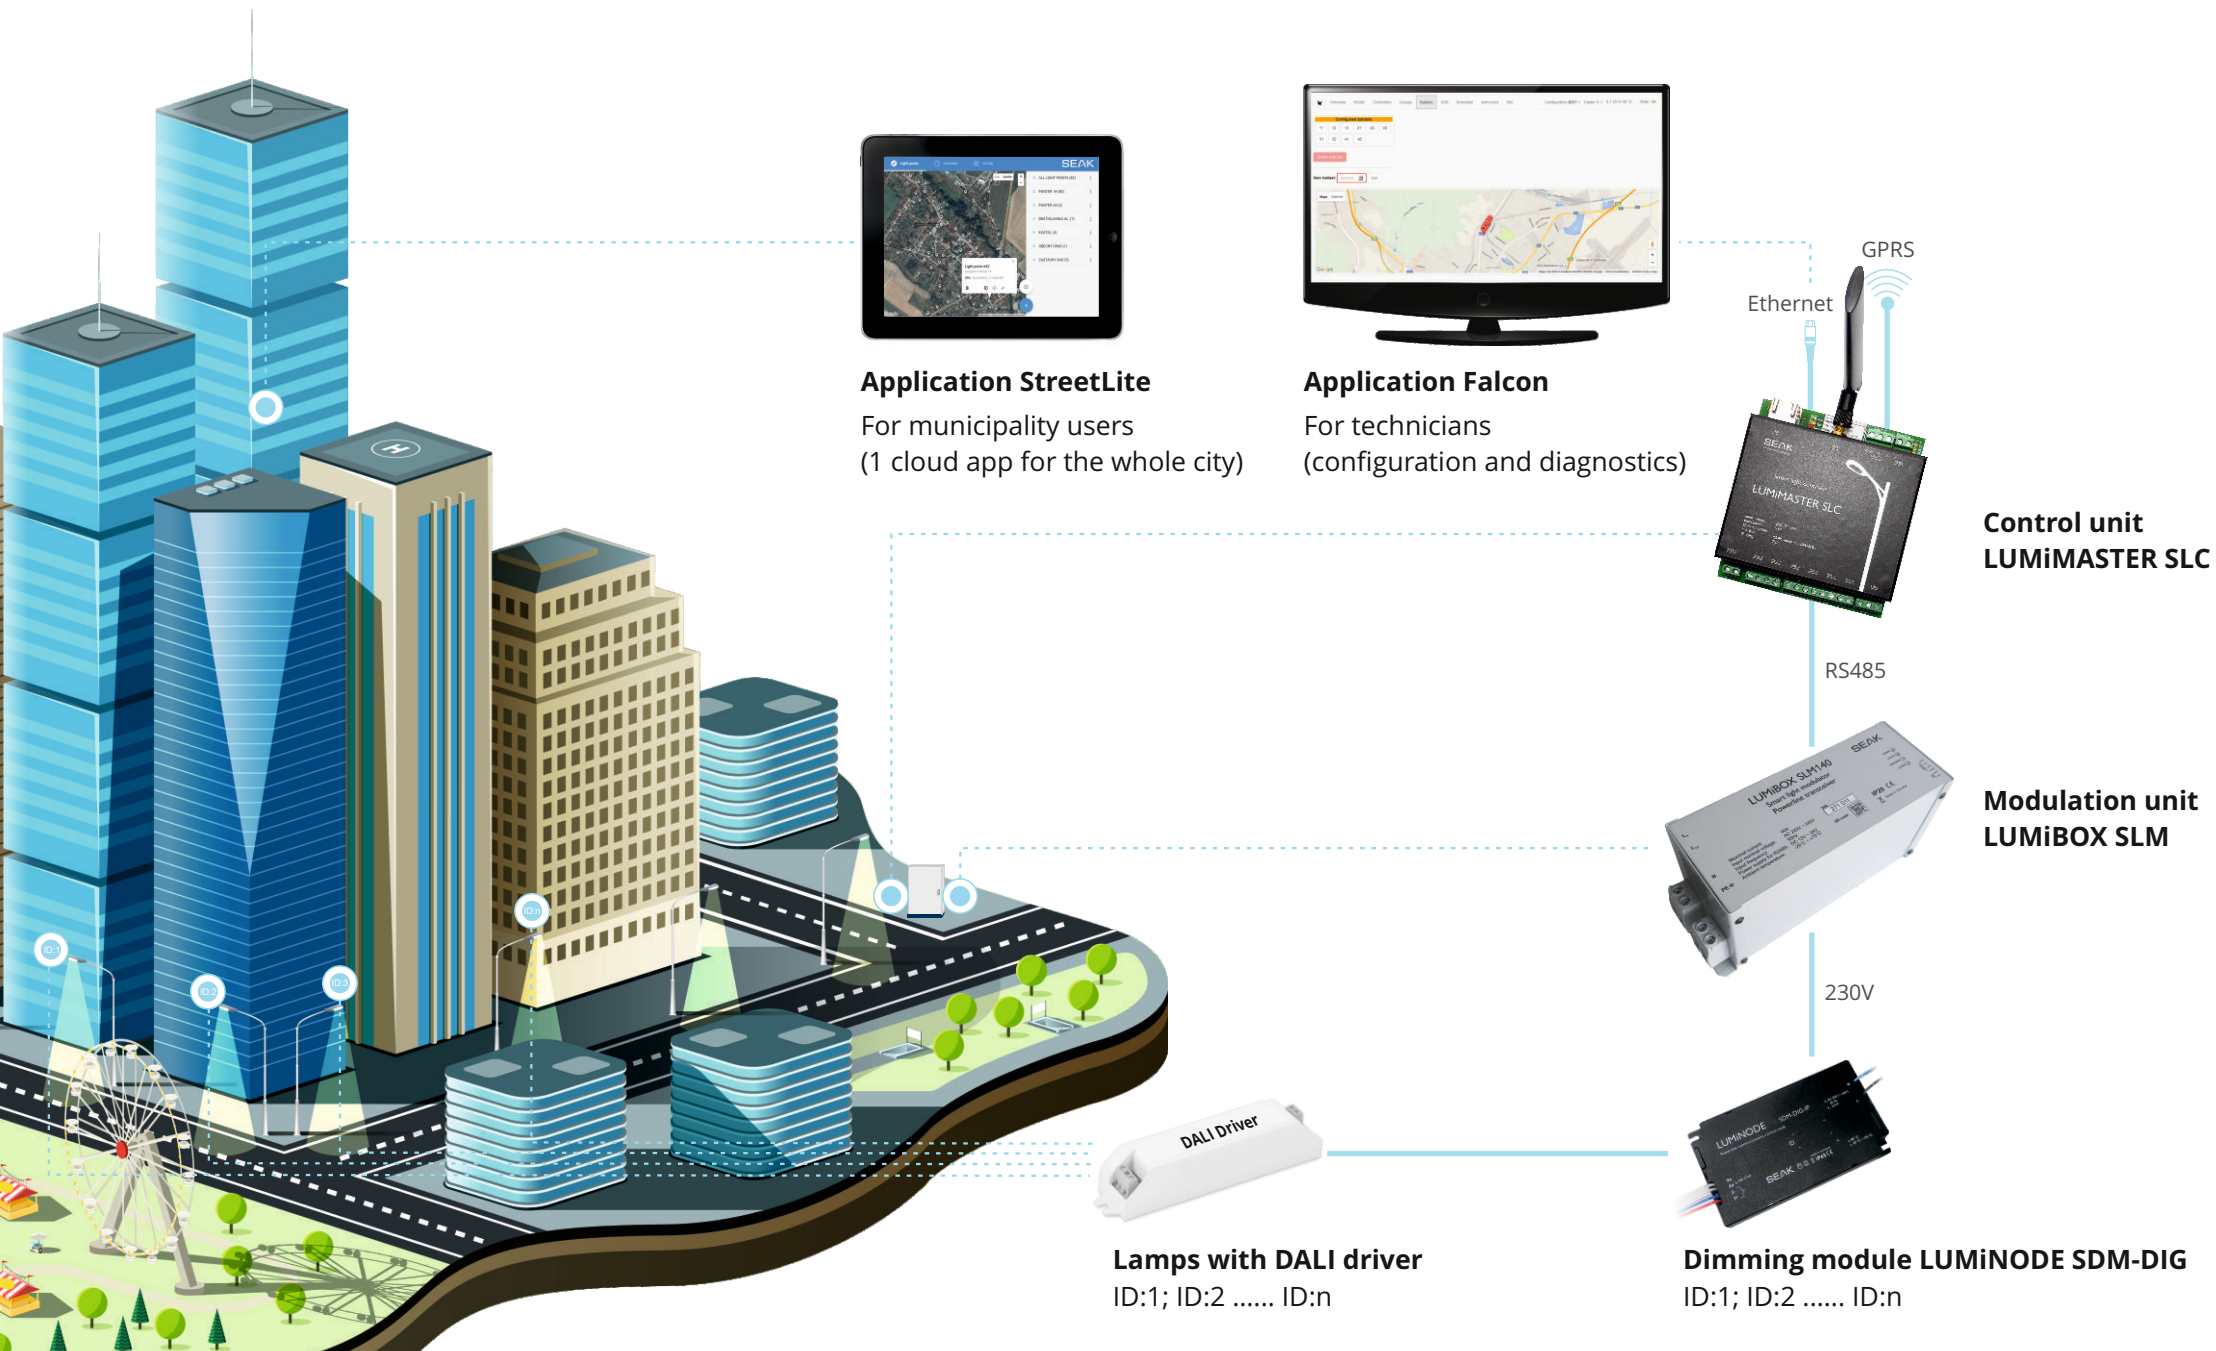

OVERVIEW OF STREET LIGHTING MANAGEMENT SYSTEM

Application StreetLite
For municipality users
(1 cloud app for the whole city)

Application Falcon
For technicians
(configuration and diagnostics)

**Control unit
LUMiMASTER SLC**

**Modulation unit
LUMiBOX SLM**

Lamps with DALI driver
ID:1; ID:2 ID:n

Dimming module LUMiNODE SDM-DIG
ID:1; ID:2 ID:n