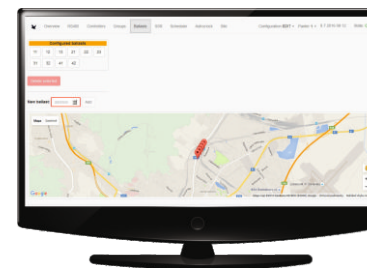

OVERVIEW OF STREET LIGHTING MANAGEMENT SYSTEM

Application StreetLite
For municipality users
(1 cloud app for the whole city)

Application Falcon
For technicians
(configuration and diagnostics)

**Control unit
LUMiMASTER SLC**