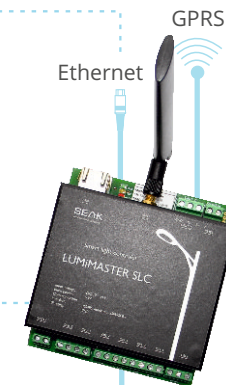

OVERVIEW OF STREET LIGHTING MANAGEMENT SYSTEM

Application StreetLite
For municipality users
(1 cloud app for the whole city)

Application Falcon
For technicians
(configuration and diagnostics)

**Control unit
LUMiMASTER SLC**

**Modulation unit
LUMiBOX SLM**

Lamps with DALI driver
ID:1; ID:2 ID:n

Dimming module LUMiNODE SDM-DIG
ID:1; ID:2 ID:n